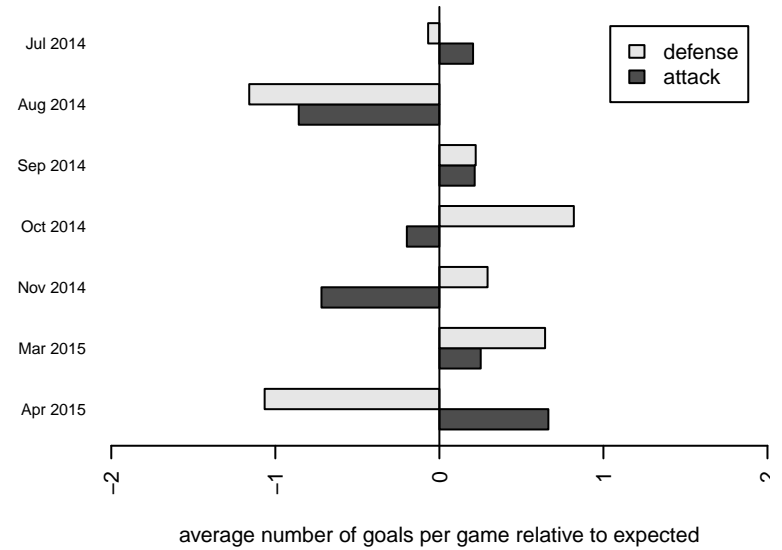

Performance relative to 13 month average