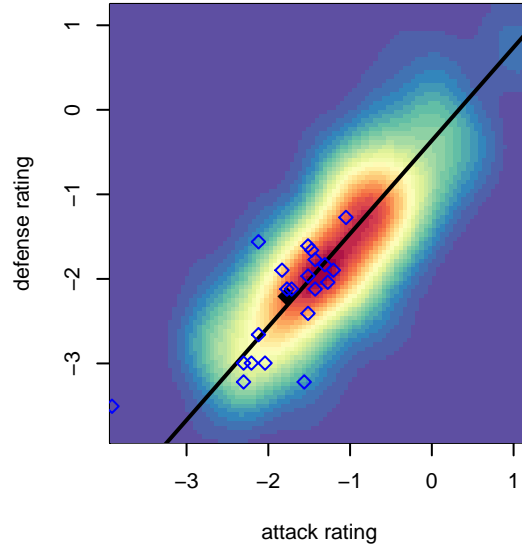

**attack and defense rating
relative to others at age
and all opponents in last 13 months**