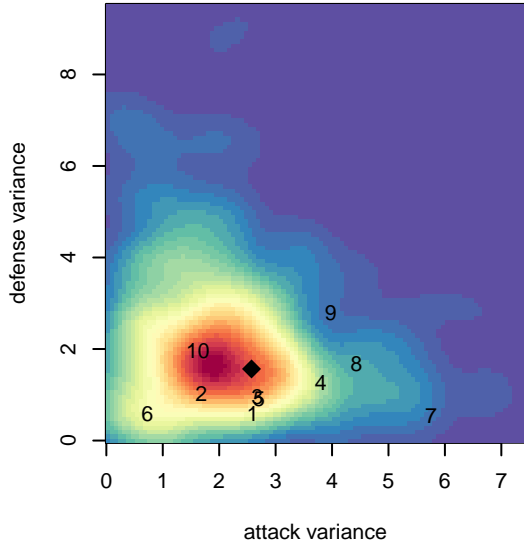

# MVP Marauders White G03

Maple Valley Premier SC  
 Maple Valley, WA  
 G03 total strength=232  
 attack=0.17 defense=0.11  
 fall league = PSPL Copa U11  
 spr league = Spr PSPL Copa U11

alt names used:  
 MAPLE VALLEY PREMIER MARAUDERS GU  
 MVP Marauders 03 White  
 MVP Marauders 03 White  
 MVP Marauders 03-04  
 MAPLE VALLEY PREMIERE MARAUDERS '03

Venues played:  
 2014 Kent Cornucopia Cup U11 Silver U11  
 2014 Xtreme Cup GU11  
 2014 PSPL Copa U11  
 2014 Spr PSPL Copa U11  
 2014 WA Cup GU11 Silver/Bronze U11

**attack and defense variance (black dot)  
relative to other teams  
and top 10 in region**