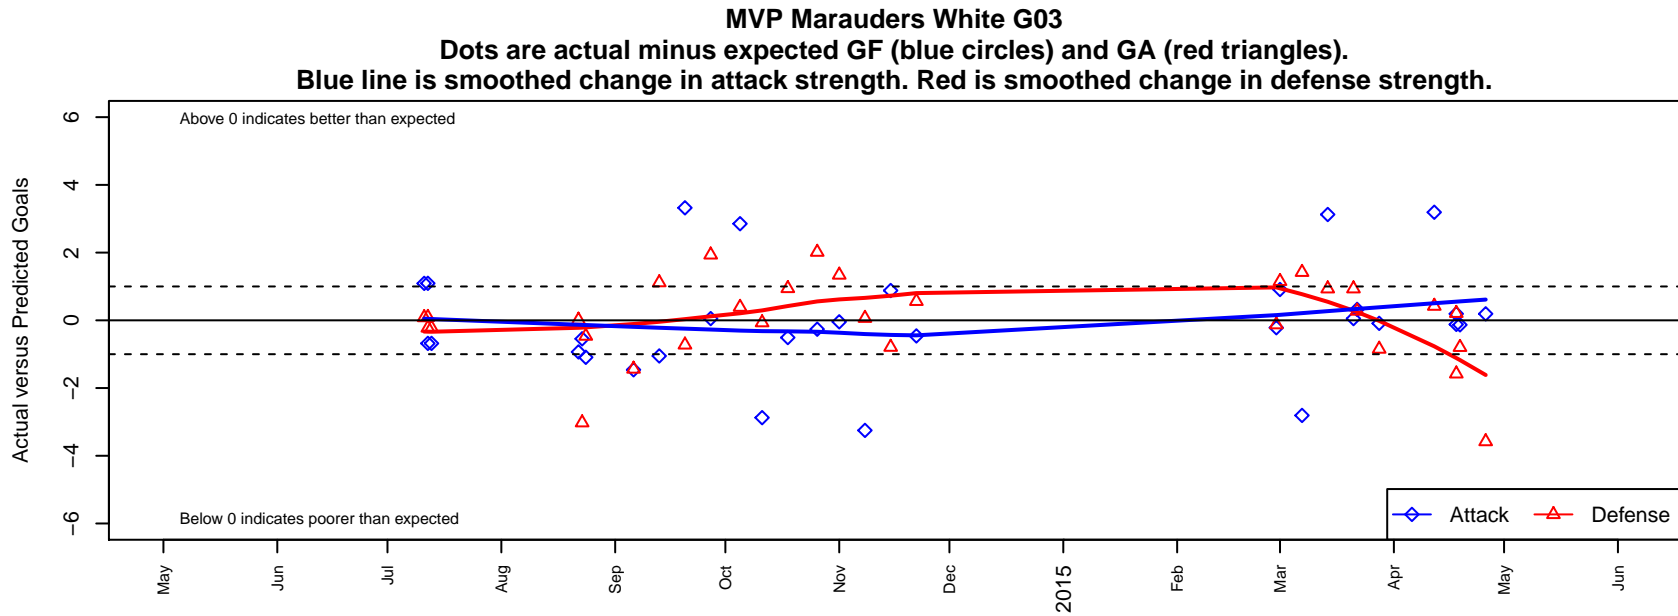

# MVP Marauders White G03

Maple Valley Premier SC  
 Maple Valley, WA  
 G03 total strength=232  
 attack=0.17 defense=0.11  
 fall league = PSPL Copa U11  
 spr league = Spr PSPL Copa U11

alt names used:  
 MAPLE VALLEY PREMIER MARAUDERS GU  
 MVP Marauders 03 White  
 MVP Marauders 03 White  
 MVP Marauders 03-04  
 MAPLE VALLEY PREMIERE MARAUDERS '03

Venues played:  
 2014 Kent Cornucopia Cup U11 Silver U11  
 2014 Xtreme Cup GU11  
 2014 PSPL Copa U11  
 2014 Spr PSPL Copa U11  
 2014 WA Cup GU11 Silver/Bronze U11

**attack and defense variance (black dot)  
relative to other teams  
and top 10 in region**