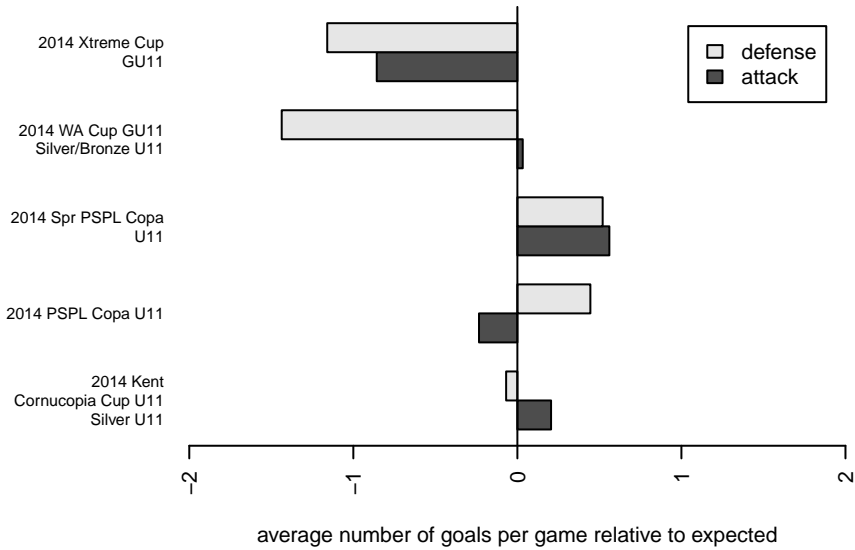

Performance relative to 13 month average