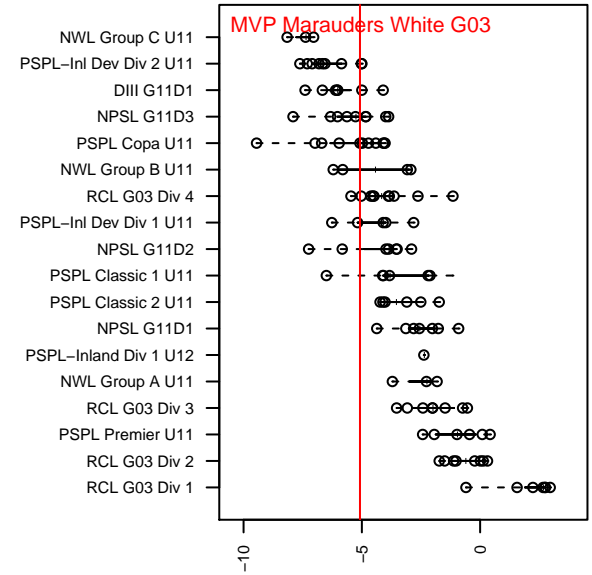

**attack and defense rating
relative to others at age
and all opponents in last 13 months**